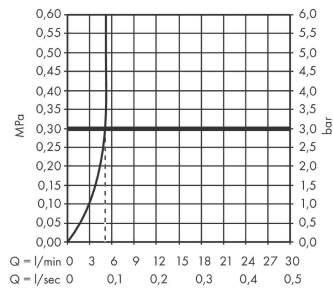

Finoris

Single lever basin mixer 110 CoolStart with push-open waste set

Surfaces: **Chrome** Article Number: **76024000**

Description

product features

- consists of: single lever basin mixer, waste set
- ComfortZone 110
- projection 139 mm
- spray type: laminar spray
- maximum flow rate at 3 bar: 5 l/min
- ceramic cartridge
- temperature limitation adjustable
- suitable for continuous flow water heaters
- push-open waste set G 1¼
- material waste set: metal
- connection type: G ¾ connections
- connection dimension: DN15
- cold water in middle position

Technology

Design awards

reddot winner 2021

Product image

Scale drawing

Finoris
Single lever basin mixer 110 CoolStart with push-open waste set
 Surfaces: **Chrome** Article Number: **76024000**

Flowchart

Finoris
Single lever basin mixer 110 CoolStart with push-open waste set
 Surfaces: **Chrome** Article Number: **76024000**

Exploded Drawing

Year of production: >06/21

Finoris

Single lever basin mixer 110 CoolStart with push-open waste set

Surfaces: **Chrome** Article Number: **76024000**

Spare part list

Year of production: >06/21