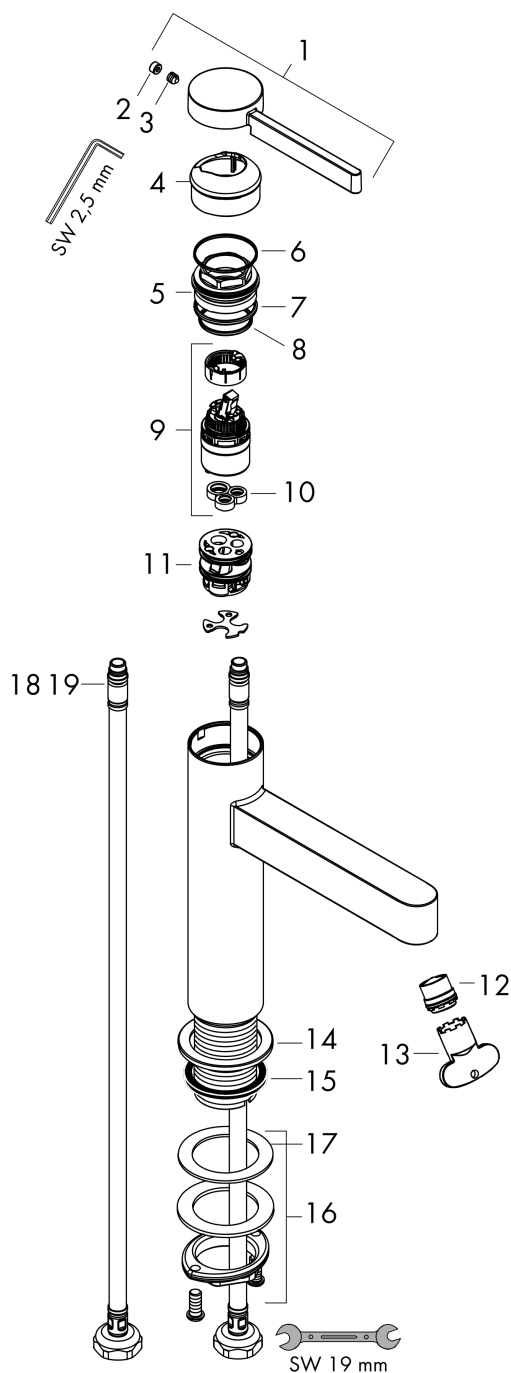

Finoris

Single lever basin mixer 110 CoolStart with push-open waste set

Surfaces: **Chrome** Article Number: **76024000**

Description

product features

- consists of: single lever basin mixer, waste set
- ComfortZone 110
- projection 139 mm
- spray type: laminar spray
- maximum flow rate at 3 bar: 5 l/min
- ceramic cartridge
- temperature limitation adjustable
- suitable for continuous flow water heaters
- push-open waste set G 1¼
- material waste set: metal
- connection type: G ¾ connections
- connection dimension: DN15
- cold water in middle position

Exploded Drawing

Year of production: >06/21

Finoris

Single lever basin mixer 110 CoolStart with push-open waste set

Surfaces: **Chrome** Article Number: **76024000**

Spare part list

Year of production: >06/21

| Pos. | Description | Article Number | Price | PU |
|------|-------------------------------------|----------------|-------|----|
| 1 | handle | 94278000 | - | 1 |
| 2 | screw cover | 93735460 | - | 1 |
| 3 | hollow set screw M5x5 | 98446000 | - | 1 |
| 4 | flange | 93737000 | - | 1 |
| 5 | nut | 92926000 | - | 1 |
| 6 | O-ring 30x1,5 | 98433000 | - | 1 |
| 7 | O-ring 29x2 | 98391000 | - | 1 |
| 8 | O-ring 25x1,5 | 98146000 | - | 1 |
| 9 | cartridge, assy | 93760000 | - | 1 |
| 10 | seal | 93383000 | - | 1 |
| 11 | adapter for cartridge | 95975000 | - | 1 |
| 12 | spray former | 93973000 | - | 1 |
| 13 | special tool | 98987000 | - | 1 |
| 14 | escutcheon | 94265000 | - | 1 |
| 15 | flat seal | 98749000 | - | 1 |
| 16 | fixing set (Ø 32) | 13961000 | - | 1 |
| 17 | lever collar | 97548000 | - | 1 |
| 18 | connection hose 600 mm M8x0,75 G3/8 | 96556000 | - | 1 |
| 19 | O-ring 6,6x1,6 | 93019000 | - | 1 |
| a | push-open waste set | 50100000 | - | 1 |
| b | fixation extension 35 mm | 13898000 | - | 1 |