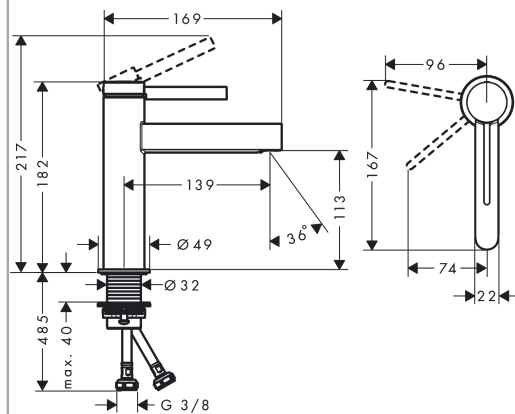

Finoris

Single lever basin mixer 110 CoolStart with push-open waste set

Surfaces: **Chrome** Article Number: **76024000**

Description

product features

- consists of: single lever basin mixer, waste set
- ComfortZone 110
- projection 139 mm
- spray type: laminar spray
- maximum flow rate at 3 bar: 5 l/min
- ceramic cartridge
- temperature limitation adjustable
- suitable for continuous flow water heaters
- push-open waste set G 1¼
- material waste set: metal
- connection type: G ¾ connections
- connection dimension: DN15
- cold water in middle position

Technology

Design awards

reddot winner 2021

Product image

Scale drawing

Finoris
Single lever basin mixer 110 CoolStart with push-open waste set
 Surfaces: **Chrome** Article Number: **76024000**

Flowchart

Finoris
Single lever basin mixer 110 CoolStart with push-open waste set
 Surfaces: **Chrome** Article Number: **76024000**

Exploded Drawing

Year of production: >06/21

Finoris

Single lever basin mixer 110 CoolStart with push-open waste set

Surfaces: **Chrome** Article Number: **76024000**

Spare part list

Year of production: >06/21